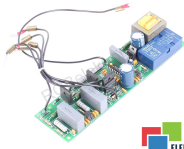

10129060 95294/A COMAU

Used COMAU 10129060
Tested and cleaned.
24 months guarantee
Dedicated courier
Delivery across Europe even in 24h

TECHNICAL DATA

MANUFACTURER	COMAU
MODEL	10129060
CATEGORY	Subassemblies for robots
WEIGHT [KG]	0.3
HEIGHT [CM]	4.0
LENGTH [CM]	22.0
WIDTH [CM]	6.0

PRODUCTS FROM THE RGB ELEKTRONIKA OFFER:

HIGHEST QUALITY

Each product undergoes a specialized assessment, based on which we select the best quality equipment to guarantee their trouble-free operation. Thanks to this, you can be sure that the COMAU **10129060** device has been prepared with the greatest care.